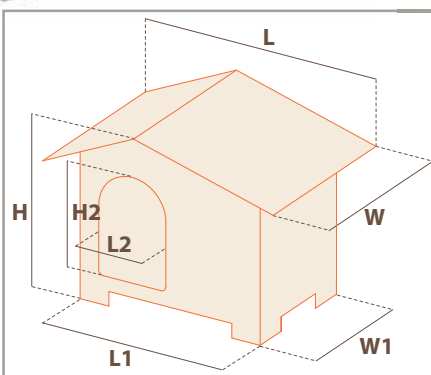

CANADA

wooden kennel with full opening front panel

CANADA 2
87020000 - INNER 1
78 x 57 x h 65 cm
30.71 x 22.44 x h 25.59 in

CANADA 4
87022000 - INNER 1
110 x 69,5 x h 78 cm
43.31 x 27.36 x h 30.71 in

CANADA 6
87023000 - INNER 1
133,5 x 88 x h 89,5 cm
52.56 x 34.65 x h 35.24 in