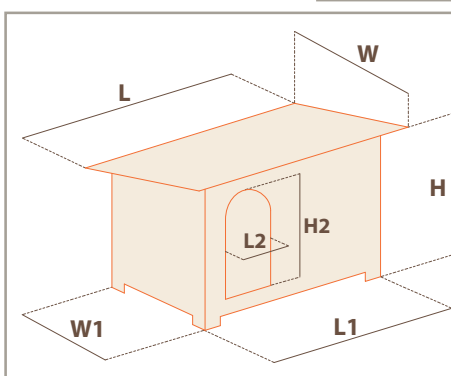

MODELS	Dimension with roof LxWxH (cm)	Dimension without roof L1xW1xH (cm)	Internal Dimension	Door Dimension L2xH2 (cm)
BAITA 50	58 x 48 x 45,5	53,5 x 36,5 x 52,5	50,5x33,5x34,5	15 x 21
BAITA 60	71,5 x 57 x 52,5	61,5 x 42,5 x 52,5	59 x 39,5 x 39	17 x 28
BAITA 80	102 x 70 x 65,5	87 x 51 x 65,5	84 x 48 x 52	26,5 x 44
BAITA 100	122 x 79 x 78	104 x 59,5 x 78	101 x 56,5 x 64	30,5 x 51
BAITA 120	141 x 86,5 x 87	121 x 68 x 87	118 x 65 x 73	30,5 x 51