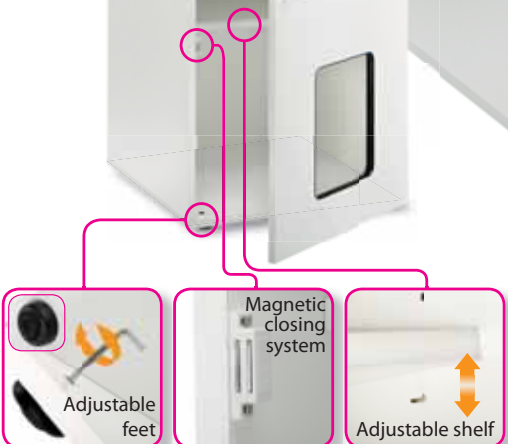

CAT CABINET

SUITABLE FOR:

- PRIMA
- PRIMA CABRIO
- BELLA
- BELLA CABRIO
- MAGIX
- KITTY
- NIP 10/20
- NIP PLUS 10/20
- MODERNA
- BIRBA

CAT CABINET
70010200 - INNER 0
53 x 60 x h 65 cm
20,87 x 23,62 x h 25,59 in