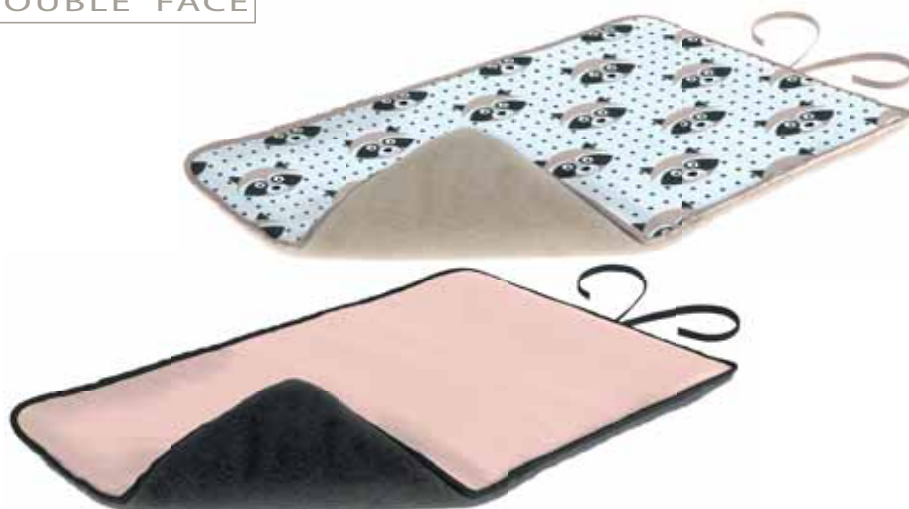

DOUBLE FACE

NANNA F

cotton and eco-friendly fur

NANNA F 70
82175097 - INNER 2
65 x 40 cm
25.59 x 15.75 in
MIXED COLOURS

NANNA F 85
82176097 - INNER 2
80 x 50 cm
31.5 x 19.68 in
MIXED COLOURS

NANNA F 100
82177097 - INNER 2
95 x 60 cm
37.4 x 23.62 in
MIXED COLOURS

NANNA F 115
82178097 - INNER 2
110 x 70 cm
43.31 x 27.56 in
MIXED COLOURS