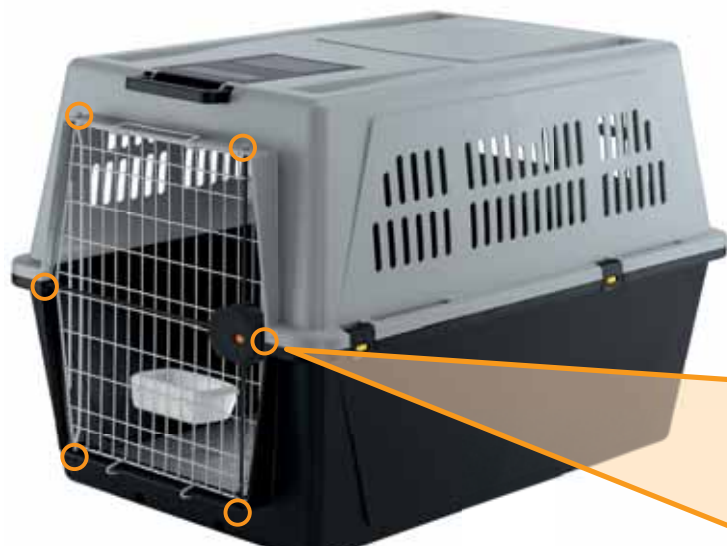

73050021 - INNER 1
81 x 55,5 x h 58 cm
31.89 x 21.85 x h 22.83 in

ATLAS 60 PROFESSIONAL

73060021 - INNER 1
91 x 61 x h 66,5 cm
35.83 x 24.02 x h 26.18 in

ATLAS 70 PROFESSIONAL

dog carriers

NEW LOCKING SYSTEM