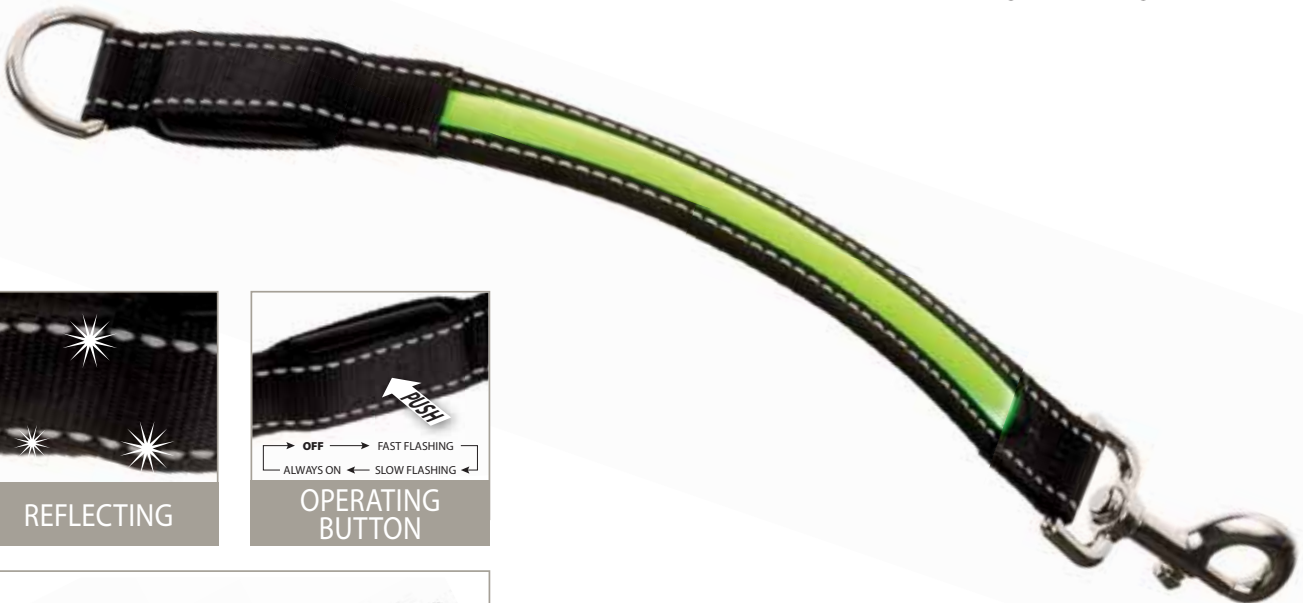

USB CABLE INCLUDED

ERGOLED G25/125

75189739 - INNER 1
25 mm x L 125 cm
0.98 in x L 49.21 in

ERGOLED G25/125

75189728 - INNER 1
25 mm x L 125 cm
0.98 in x L 49.21 in

LED EXTENSION

reflecting and flashing extension for leads