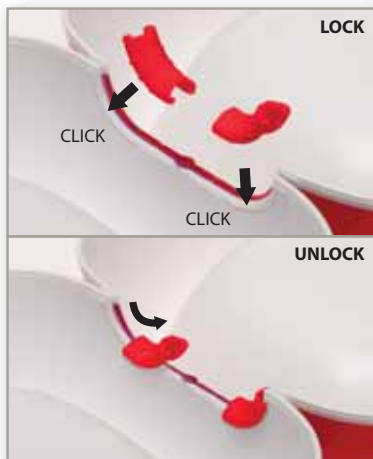

GLAM CONNECTORS

71295022 - INNER 6

MIXED COLOURS