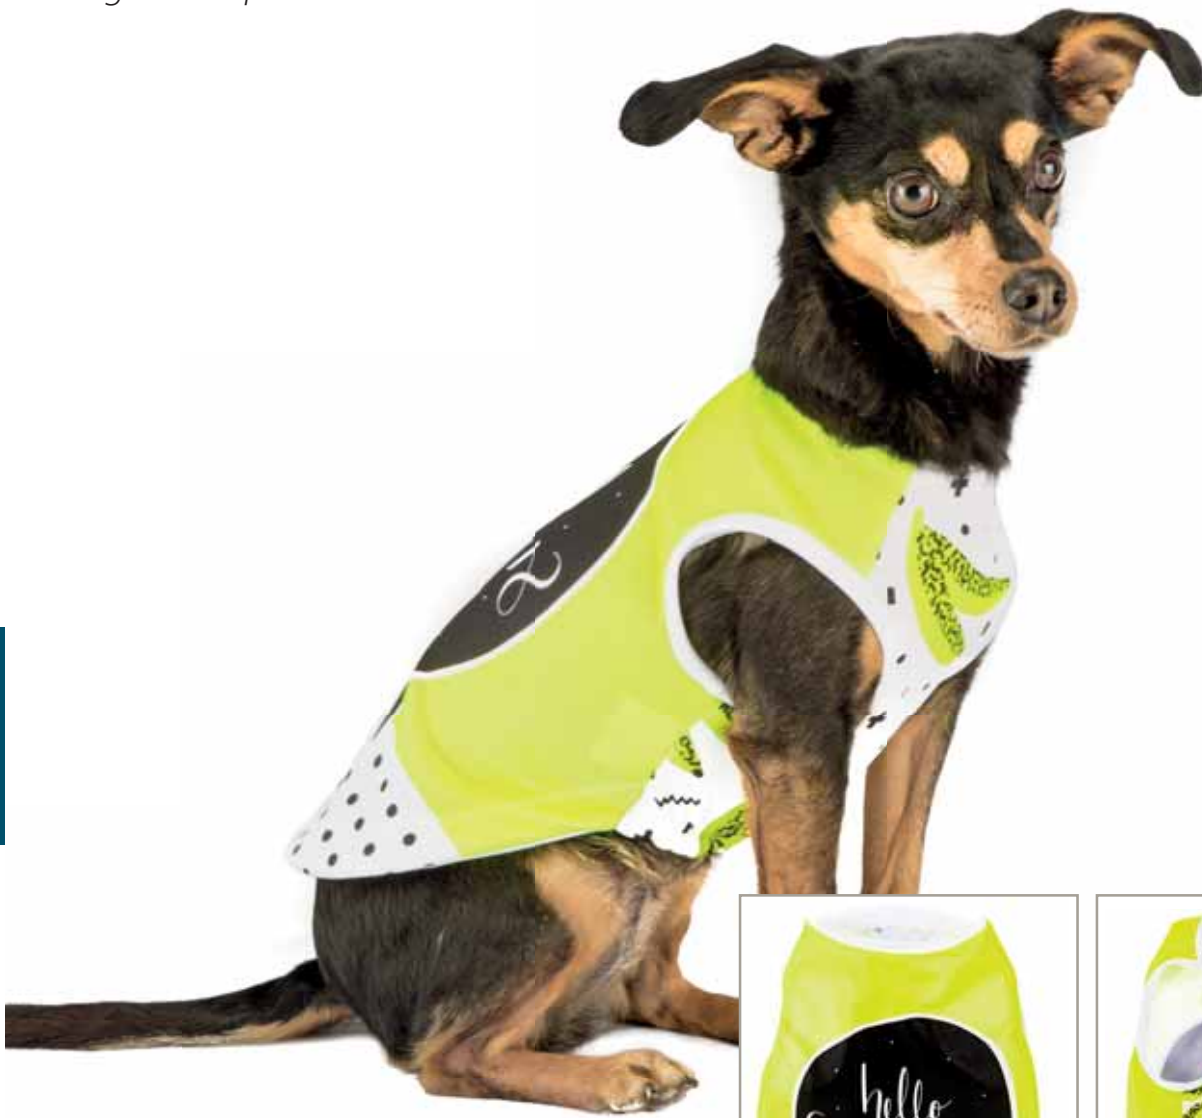

SET 3

75991903 - INNER 1
15 mm
0.59 in

SET 5

75992903 - INNER 1
25 mm
0.98 in

SIZES	B (cm)	C (cm)
XXXS	22,0	26,5
XXS	25,5	30,5
XS	29,0	35,0
S	32,0	38,5
M	35,5	42,5
L	38,0	45,5
XL	40,0	48,0
XXL	42,0	50,5
XXXL	44,0	53,0